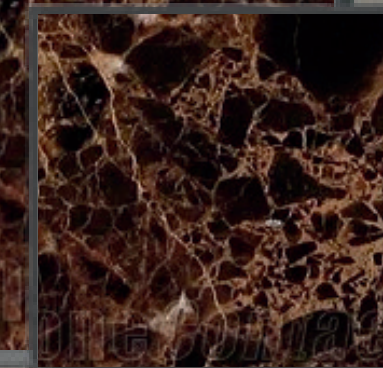

VIMAL MARBLE HOUSE

DARK EMPERADOR

Sizes

Gangsaw Size Slabs
Cutter/Verticle Size Slabs
Cut to Size Tiles
Steps & Risers

Application: Living Space, Public Space, Wall Cladding,
Commercial Space, Counter Tops

Thickness: 30mm, 20mm
Customized Size Is Available On Request