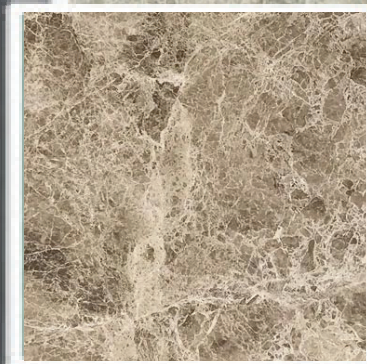

Sizes

Gangaw Size Slabs
Cutter/Verticle Size Slabs
Cut to Size Tiles
Steps & Risers

Application: Living Space, Public Space, Wall Cladding,
Commercial Space, Counter Tops

Thickness: 20mm, 15mm
Customized Size Is Available On Request