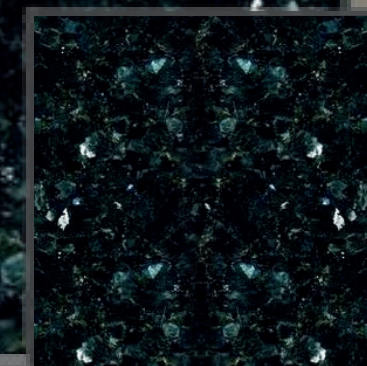

VIMAL MARBLE HOUSE

Emerald Pearl Granite

Sizes

Gangsaw Size Slabs
Cutter/Verticle Size Slabs
Cut to Size Tiles
Steps & Risers

Application: Living Space, Public Space, Wall Cladding,
Commercial Space, Counter Tops

Thickness: 30mm, 20mm
Customized Size Is Available On Request