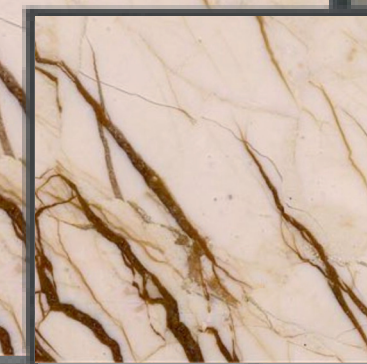

VIMAL MARBLE HOUSE

SOFITA BEIGE

Sizes

Gangaw Size Slabs
Cutter/Verticle Size Slabs
Cut to Size Tiles
Steps & Risers

Application: Living Space, Public Space, Wall Cladding,
Commercial Space, Counter Tops

Thickness: 30mm, 20mm
Customized Size Is Available On Request