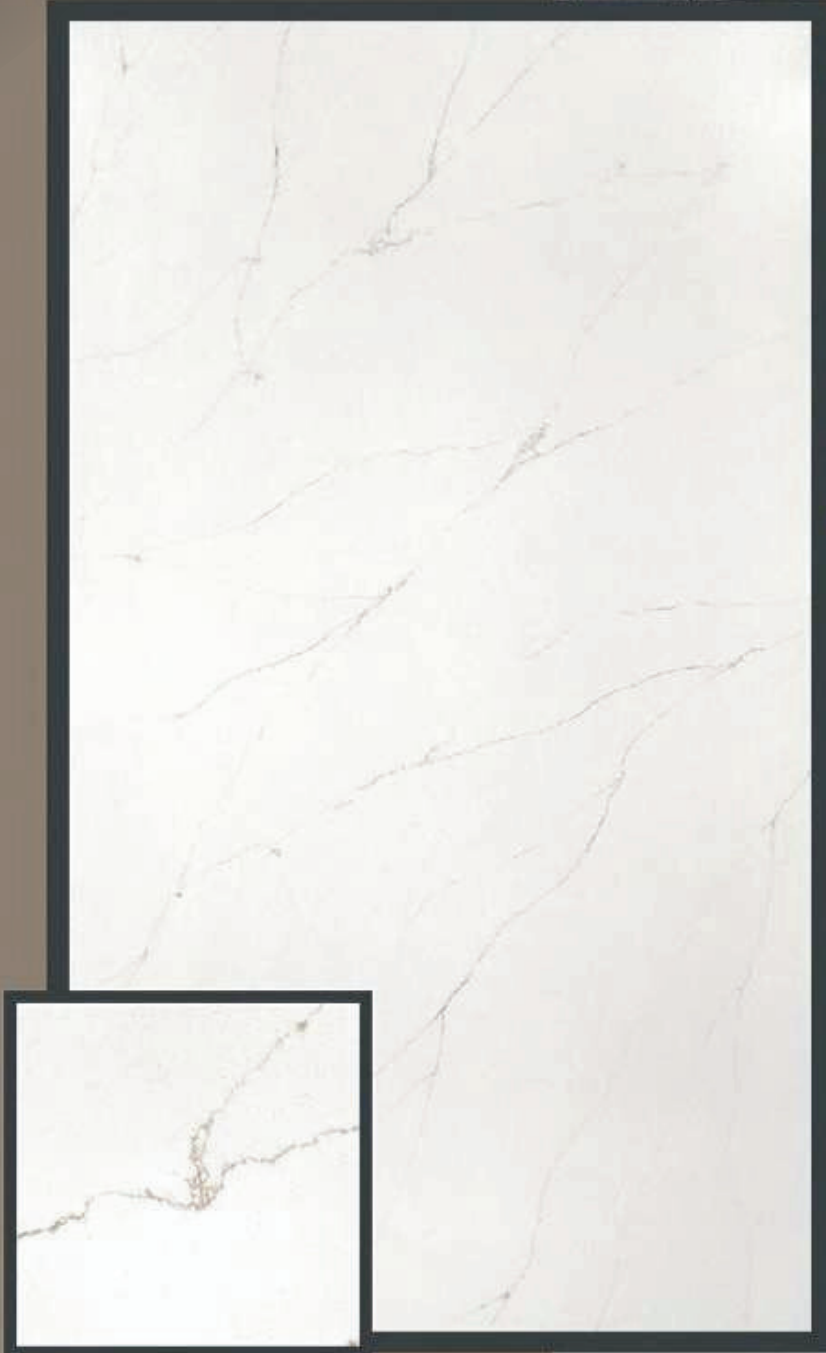

Calacatta Oslina Gold

SLAB SIZE:

3475mmx1975mm

3225mmx1625mm

Application: Living Space, Public Space, Wall Cladding,
Commercial Space, Counter Tops

Thickness: 30mm, 20mm
Customized Size Is Available On Request