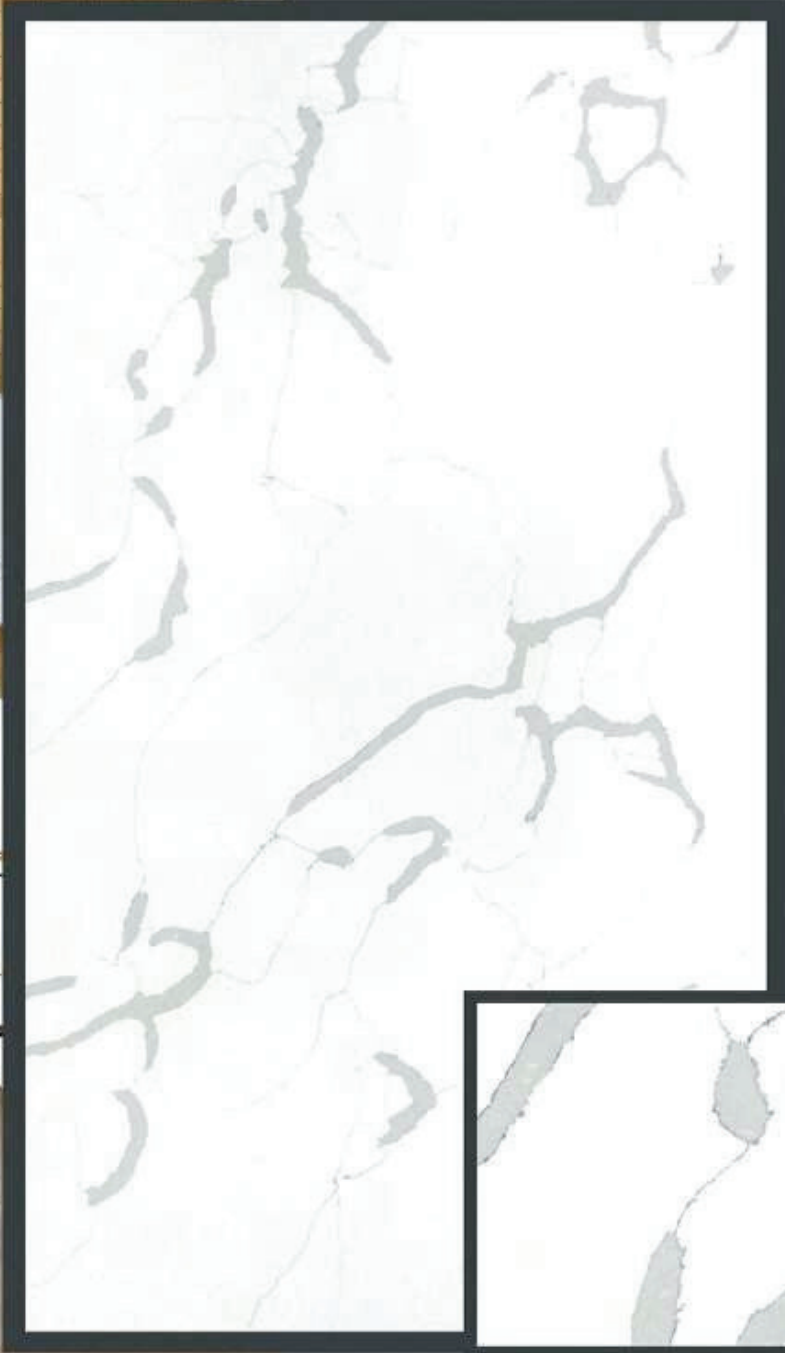

VIMAL MARBLE HOUSE

Calacatta Satuario

SLAB SIZE:

3475mmx1975mm

3225mmx1625mm

Application: Living Space, Public Space, Wall Cladding,
Commercial Space, Counter Tops

Thickness: 30mm, 20mm
Customized Size Is Available On Request