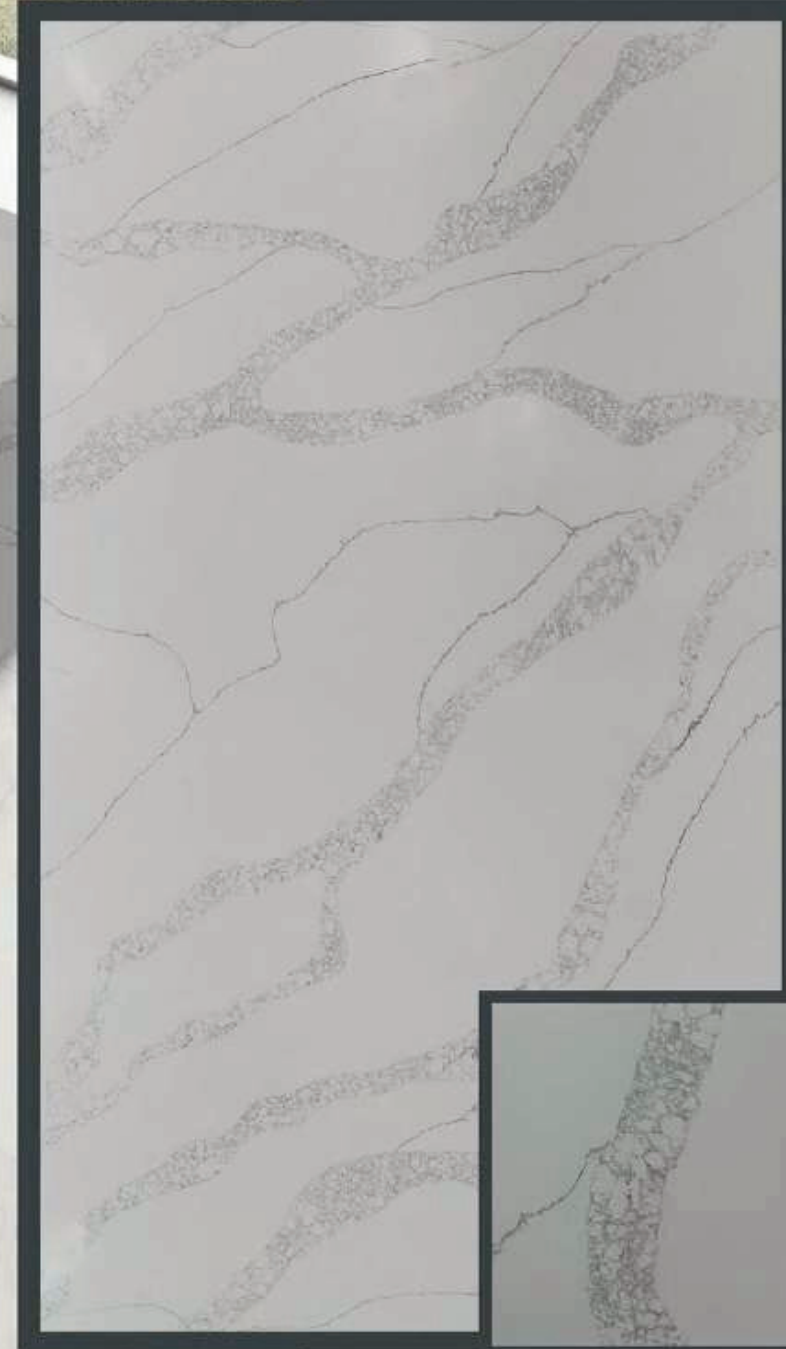

Riverio Gold

SLAB SIZE:

3225mmx1625mm

Application: Living Space, Public Space, Wall Cladding,
Commercial Space, Counter Tops

Thickness: 20mm
Customized Size Is Available On Request

VIMAL MARBLE HOUSE

Riverio Grey