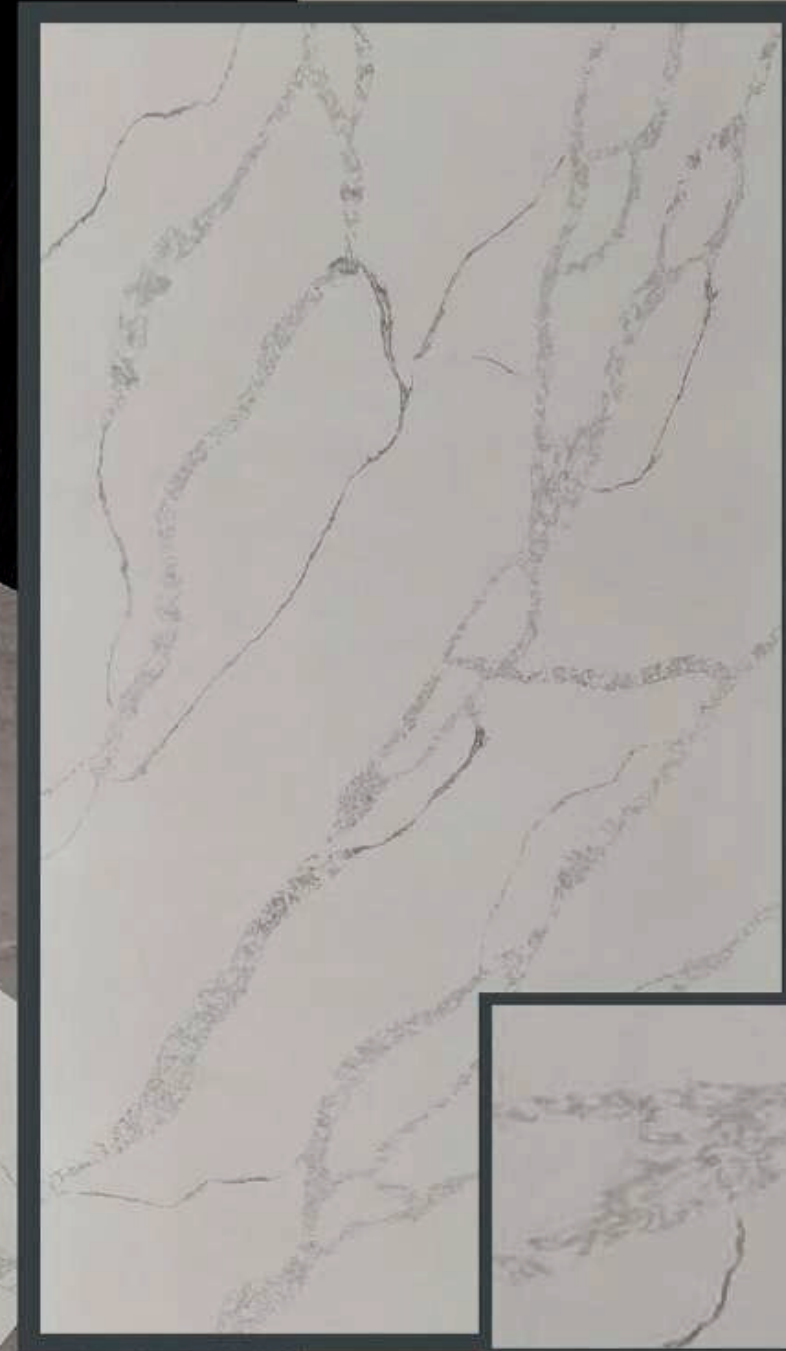

VIMAL MARBLE HOUSE

Napolean

SLAB SIZE:

3475mmx1975mm

3225mmx1625mm

Application: Living Space, Public Space, Wall Cladding,
Commercial Space, Counter Tops

Thickness: 30mm, 20mm
Customized Size Is Available On Request