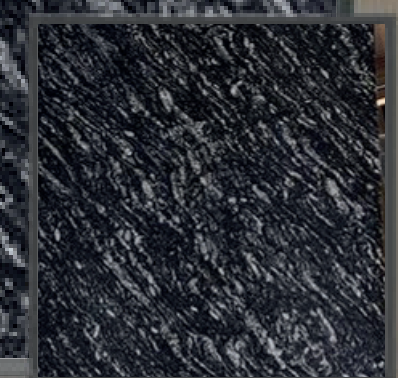

Sizes

- Gangsaw Size Slabs
- Cutter/Verticle Size Slabs
- Cut to Size Tiles
- Steps & Risers