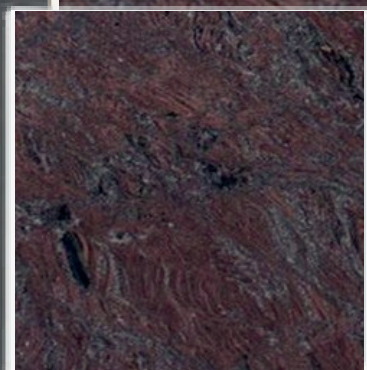

VIMAL MARBLE HOUSE

Classic Paradiso Granite

Sizes

Gangaw Size Slabs
Cutter/Verticle Size Slabs
Cut to Size Tiles
Steps & Risers

Application: Living Space, Public Space, Wall Cladding,
Commercial Space, Counter Tops

Thickness: 20mm, 15mm
Customized Size Is Available On Request

WWW.VIMALMARBLEHOUSE.COM