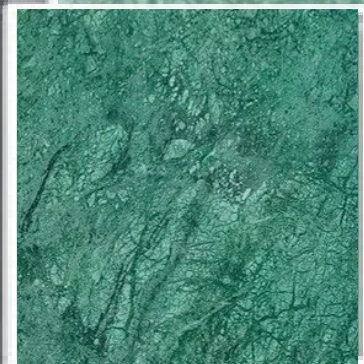

VIMAL MARBLE HOUSE

Indian Green Marble

Sizes

Gangaw Size Slabs
Cutter/Verticle Size Slabs
Cut to Size Tiles
Steps & Risers

Application: Living Space, Public Space, Wall Cladding,
Commercial Space, Counter Tops

Thickness: 20mm, 15mm
Customized Size Is Available On Request

WWW.VIMALMARBLEHOUSE.COM