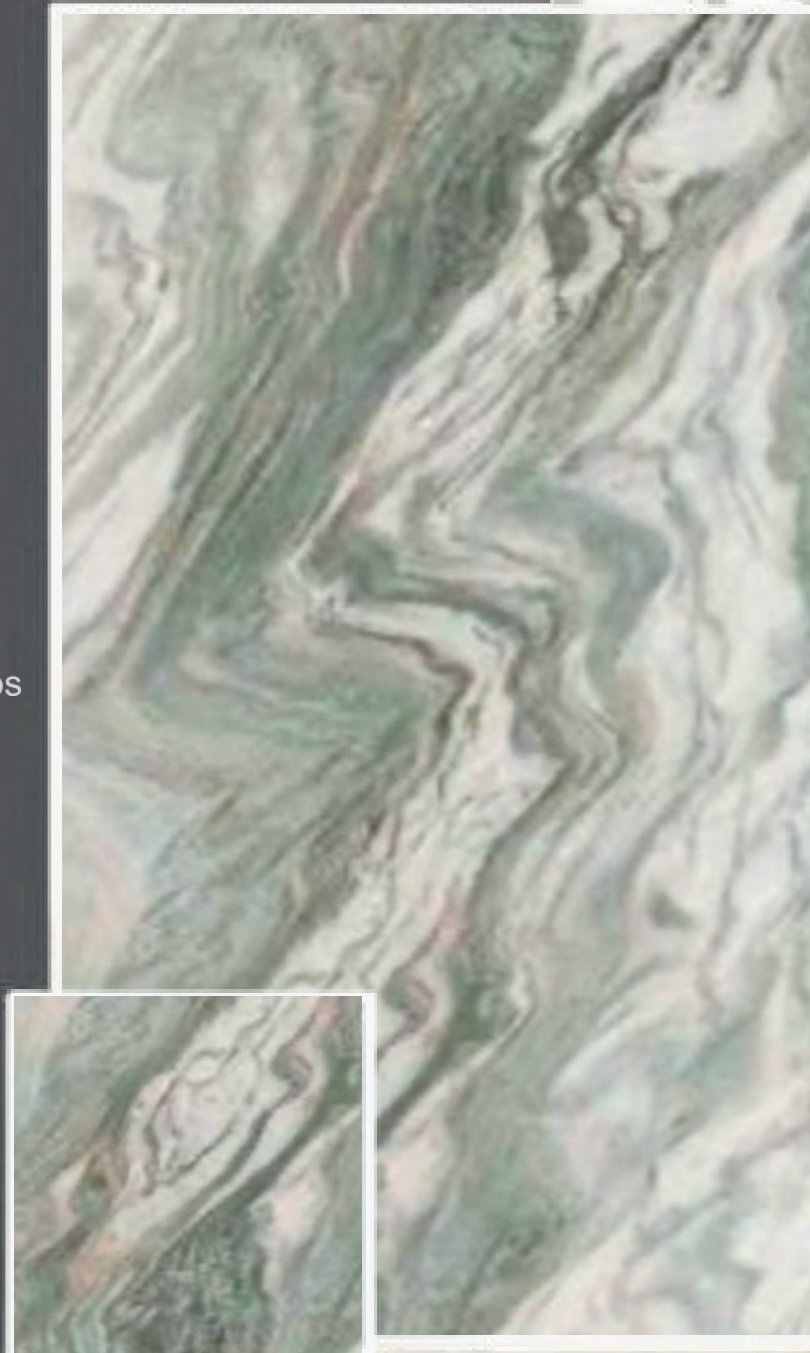

VIMAL MARBLE HOUSE

Lady Green Marble

Sizes

Gangaw Size Slabs
Cutter/Verticle Size Slabs
Cut to Size Tiles
Steps & Risers

Application: Living Space, Public Space, Wall Cladding,
Commercial Space, Counter Tops

Thickness: 20mm, 15mm
Customized Size Is Available On Request