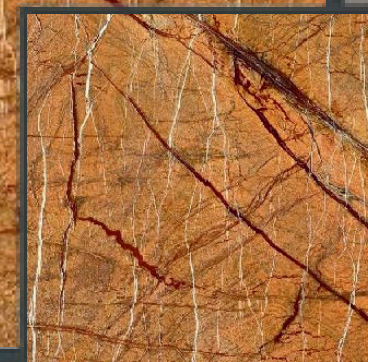

VIMAL MARBLE HOUSE

Rainforest Gold Marble

Sizes

Gangsaw Size Slabs
Cutter/Verticle Size Slabs
Cut to Size Tiles
Steps & Risers

Application: Living Space, Public Space, Wall Cladding,
Commercial Space, Counter Tops

Thickness: 30mm, 20mm
Customized Size Is Available On Request