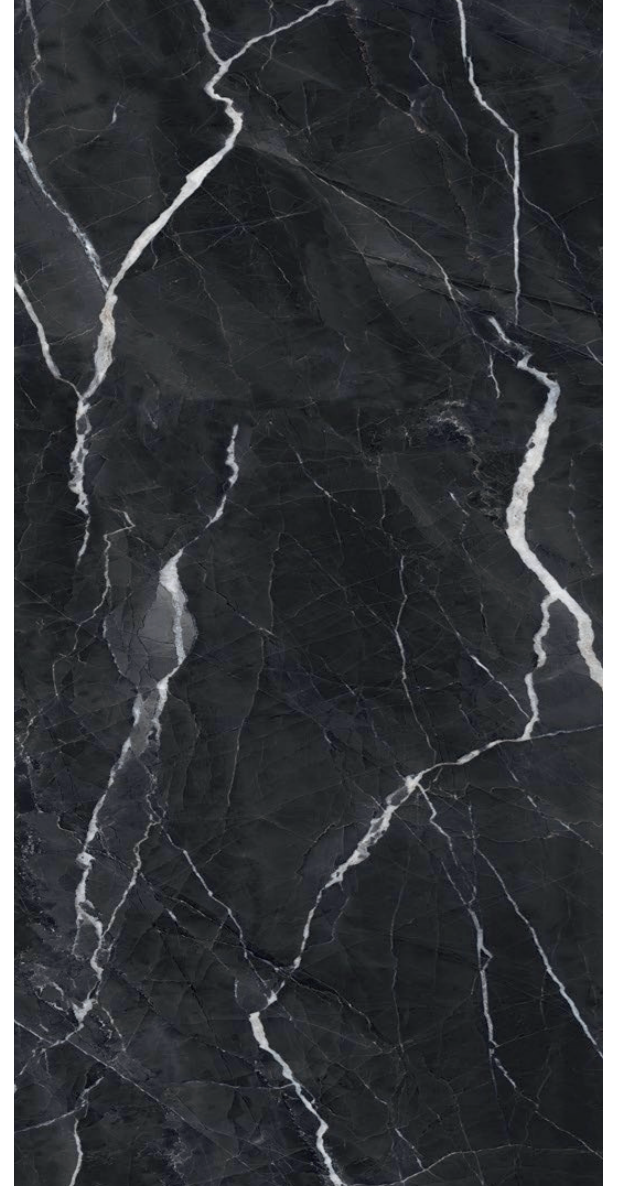

Phantom Black

1200x	Finish : Lustrous
2400mm	Thickness : 9mm
1600x	Finish : Crystalline | Orgatech
3200mm	Thickness : 12mm