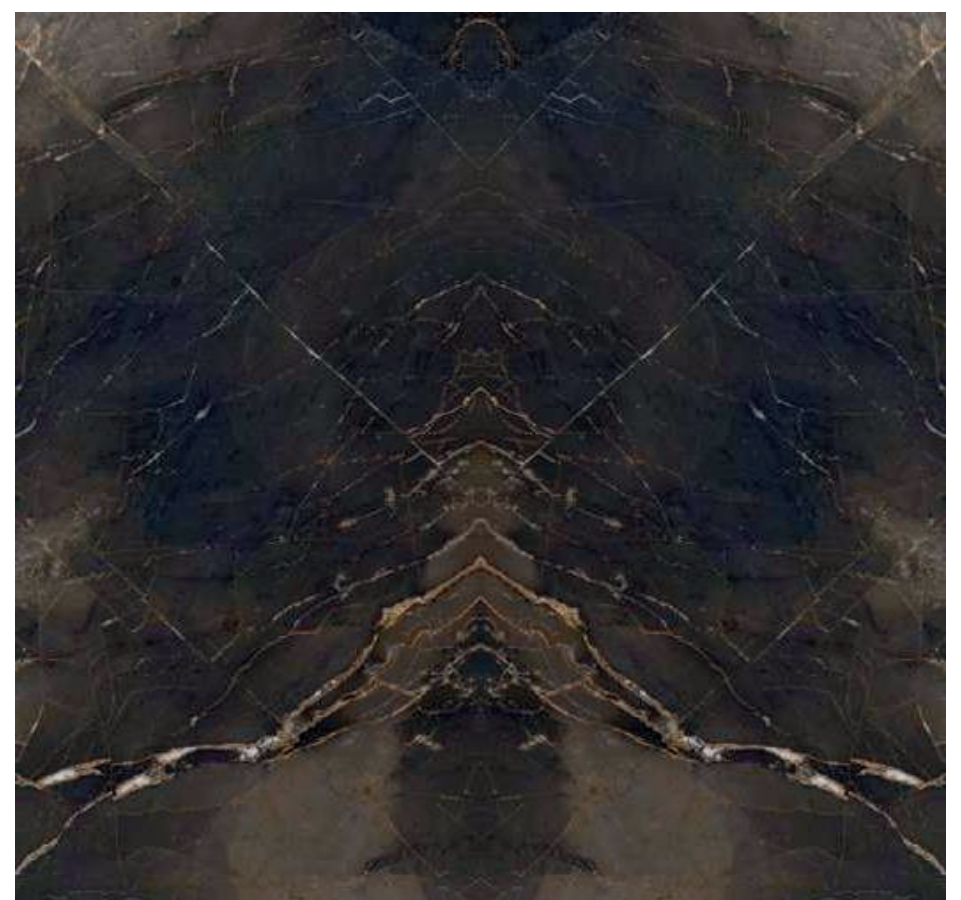

VIMAL MARBLE HOUSE

Statuario Platina

1600x	Finish : Crystalline Rustic Matt
3200mm	Thickness : 12mm

Statuario Venato

1600x	Finish : Crystalline Rustic Matt
3200mm	Thickness : 12mm

Graphite Onyx

1200x	Finish : Lustrous
2400mm	Thickness : 9mm