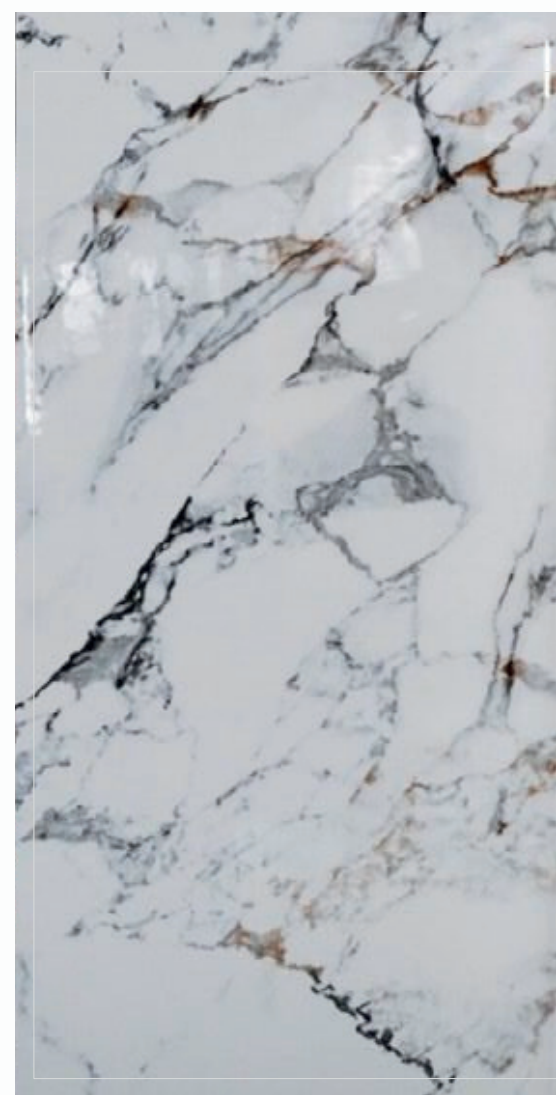

Bianco Carrara

1200x	Finish : Lustrous
2400mm	Thickness : 9mm
1600x	Finish : Crystalline
3200mm	Thickness : 12mm

Calacatta Natural

1200x	Finish : Lustrous
2400mm	Thickness : 9mm
1600x	Finish : Crystalline | Rustic Matt
3200mm	Thickness : 12mm

Macedonia White

1200x	Finish : Lustrous
2400mm	Thickness : 9mm
1600x	Finish : Lustrous
1600mm	Thickness : 9mm
1600x	Finish : Crystalline | Rustic Matt
3200mm	Thickness : 12mm

Wave White

1600x	Finish : Crystalline | Rustic Matt
3200mm	Thickness : 12mm

Crystal White

1200x	Finish : Lustrous
2400mm	Thickness : 9mm
1600x	Finish : Crystalline | Rustic Matt
3200mm	Thickness : 12mm

Arbacasto Gold

1200x	Finish : Lustrous
1200mm	Thickness : 9mm
1200x	Finish : Lustrous
2400mm	Thickness : 9mm
1600x	Finish : Lustrous
1600mm	Thickness : 9mm
1600x	Finish : Crystalline | Rustic Matt
3200mm	Thickness : 12mm