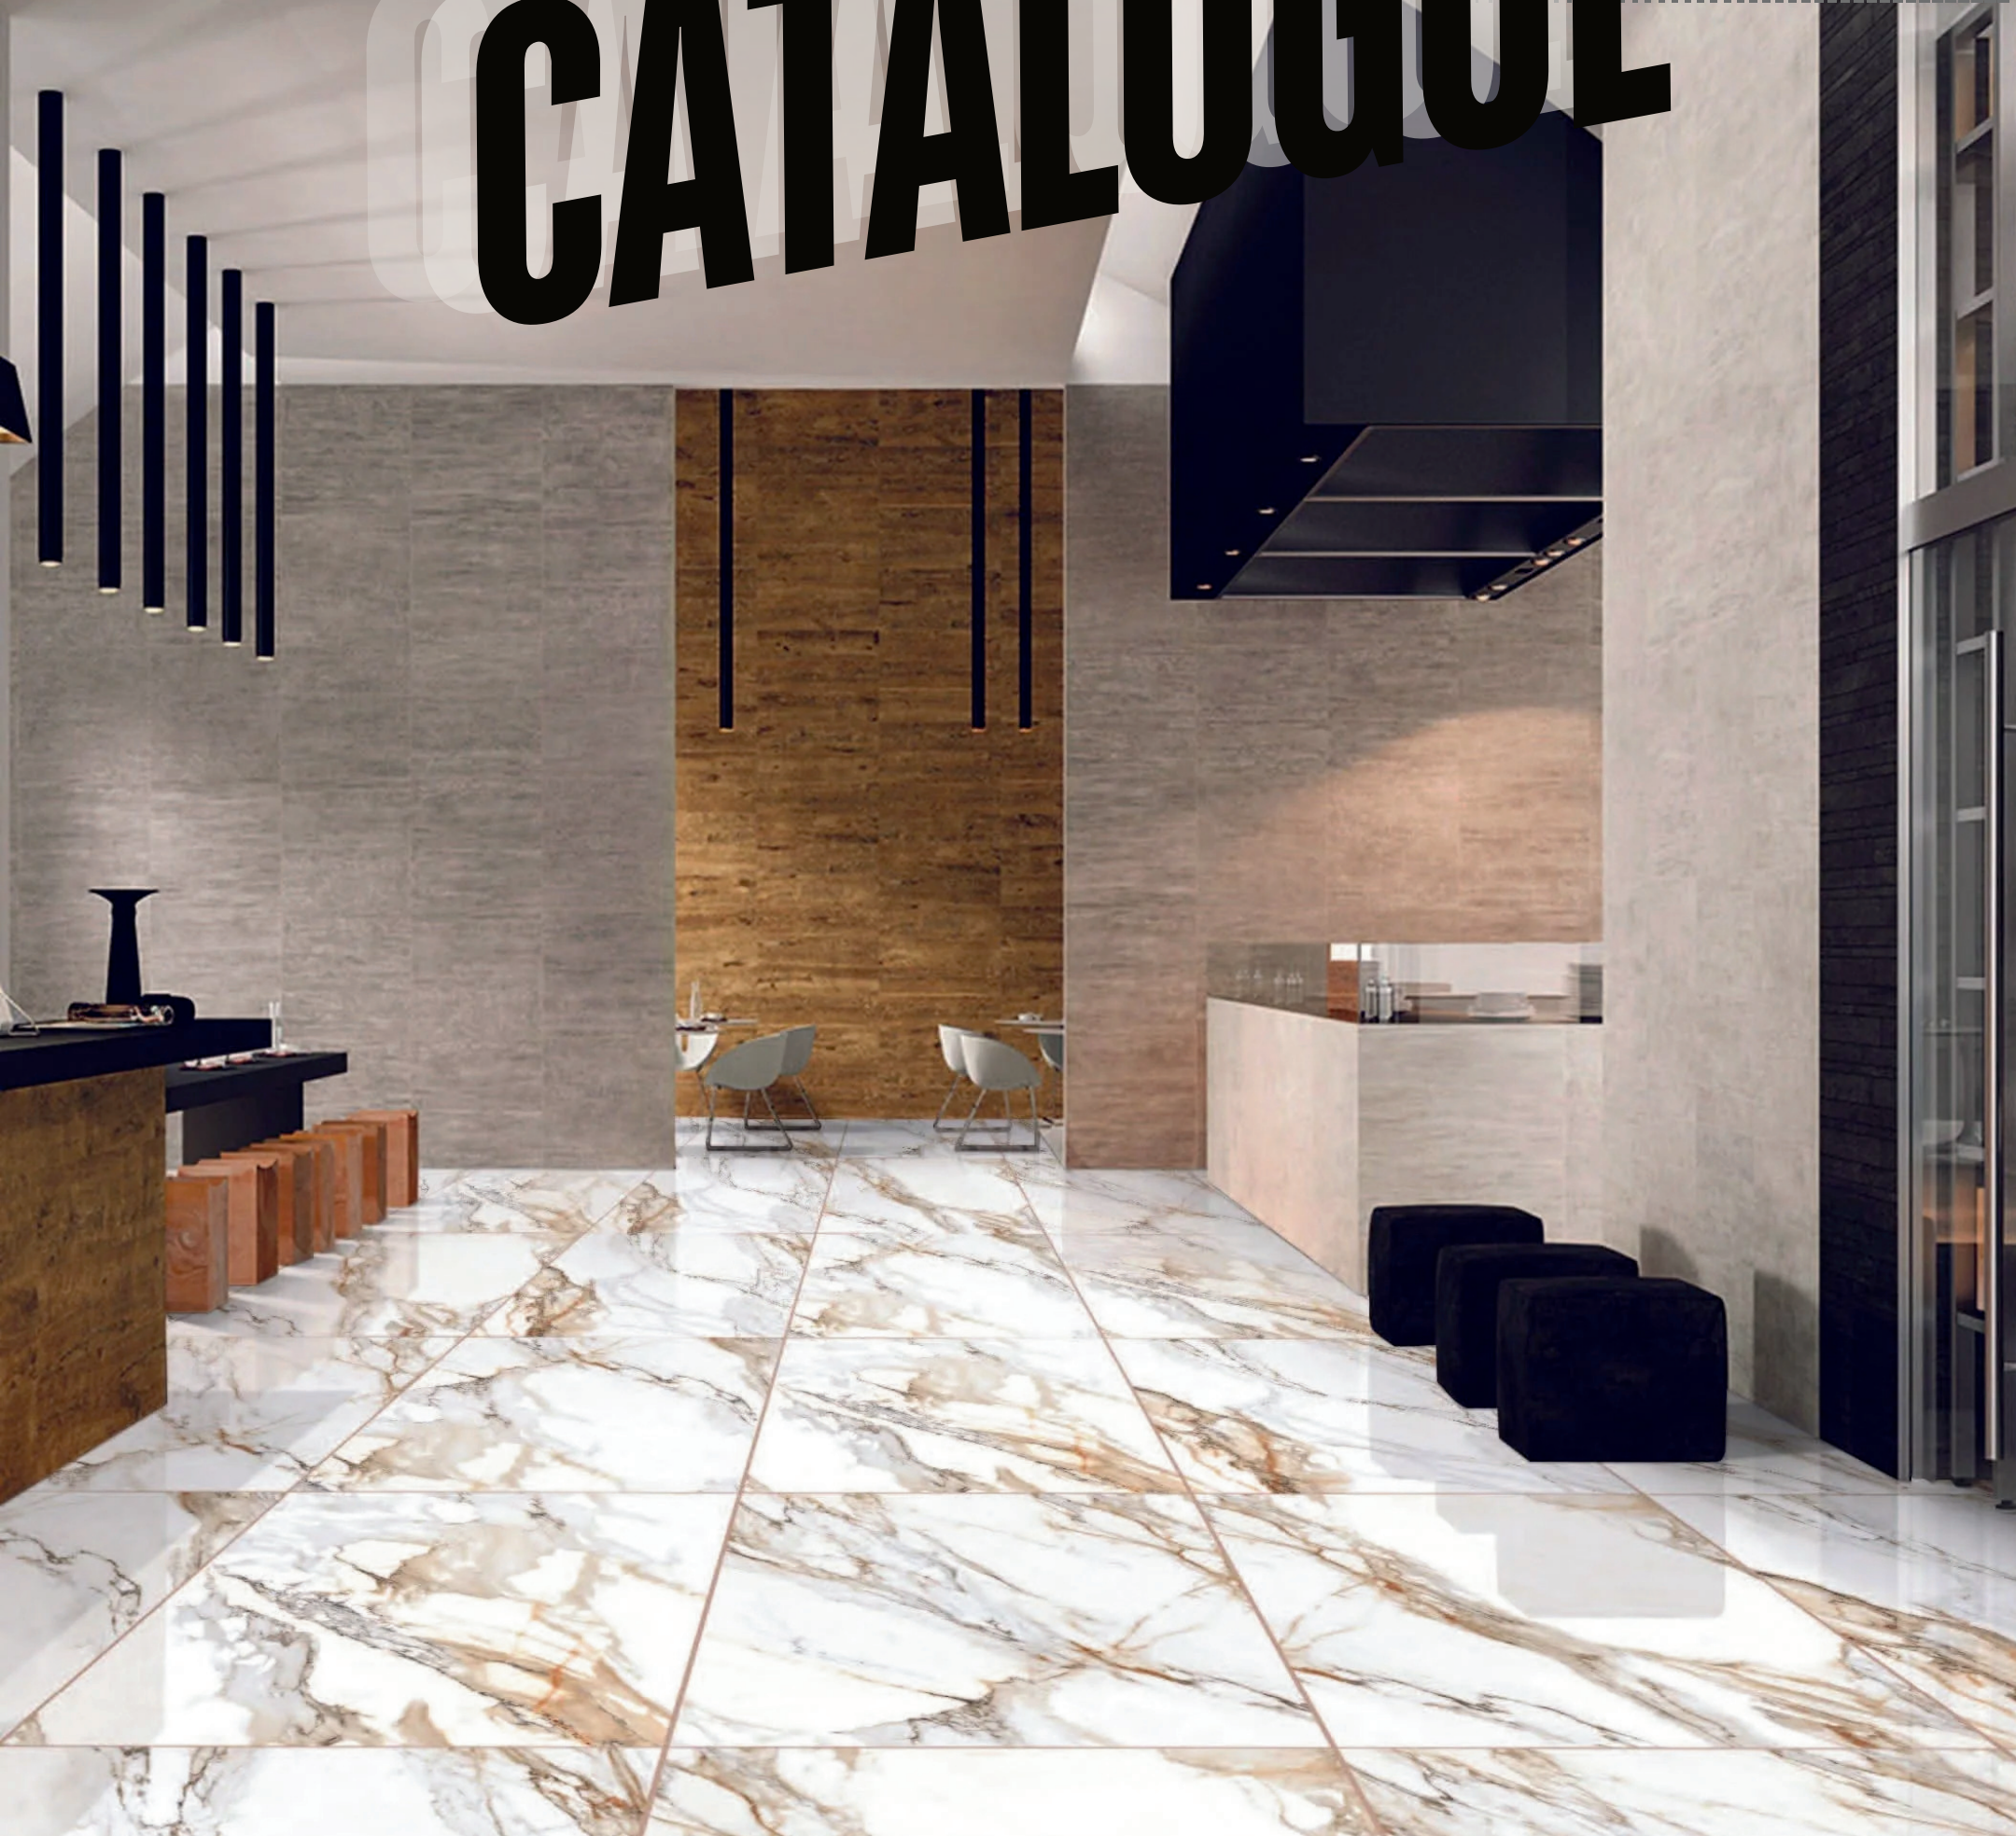

VIMAL MARBLE HOUSE

PORCELAIN TILES

CATALOGUE

CONTACT DETAILS

+91-9891492229 | +91-7217720641 | +91-9891370600

VIMALMARBLEHOUSE@GMAIL.COM

WWW,FACEBOOK.COM/VIMALGRANITES

WWW,VIMALMARBLEHOUSE.COM