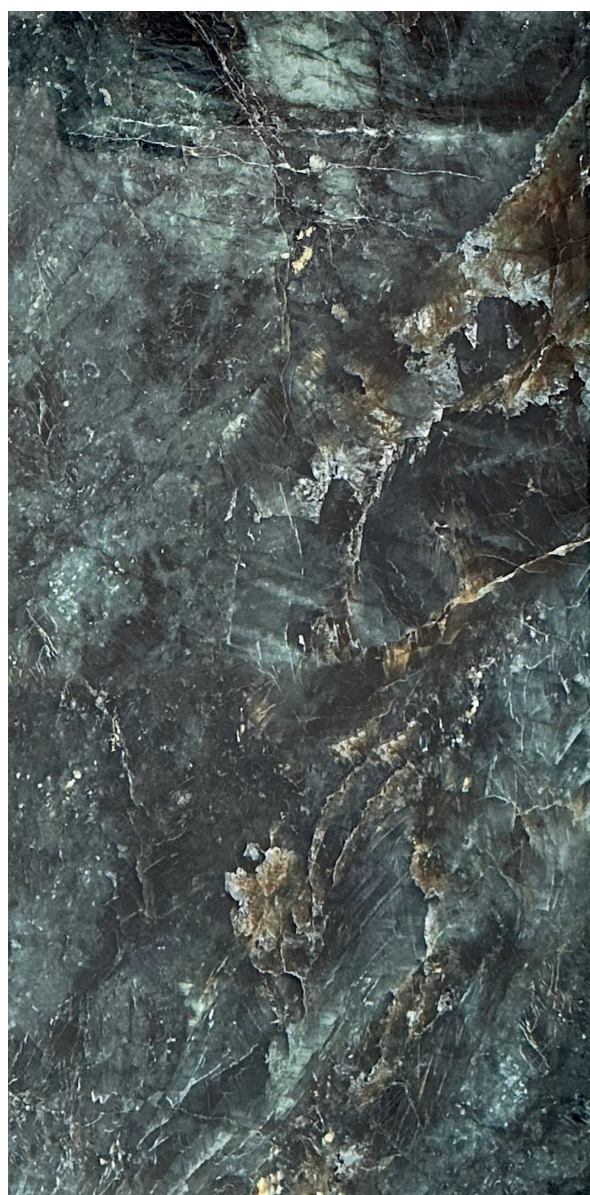

1200x	Finish : Lustrous
2400mm	Thickness : 9mm
1600x	Finish : Lustrous
1600mm	Thickness : 9mm

Etnico

1600x	Finish : Crystalline
3200mm	Thickness : 12mm

Volga Blue

1200x	Finish : Lustrous
2400mm	Thickness : 9mm
1600x	Finish : Crystalline Orgatech
3200mm	Thickness : 12mm