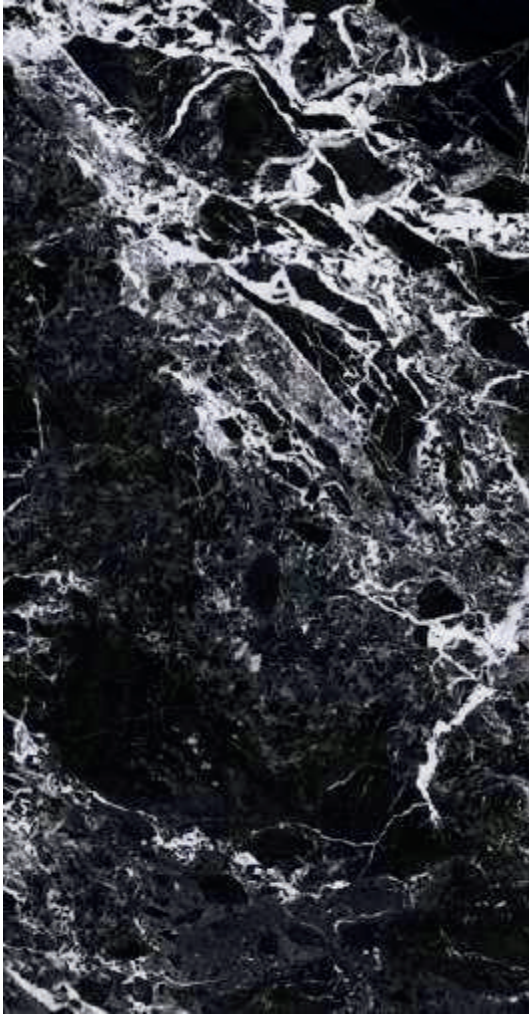

Ashford Black

1200x	Finish : Lustrous
2400mm	Thickness : 9mm