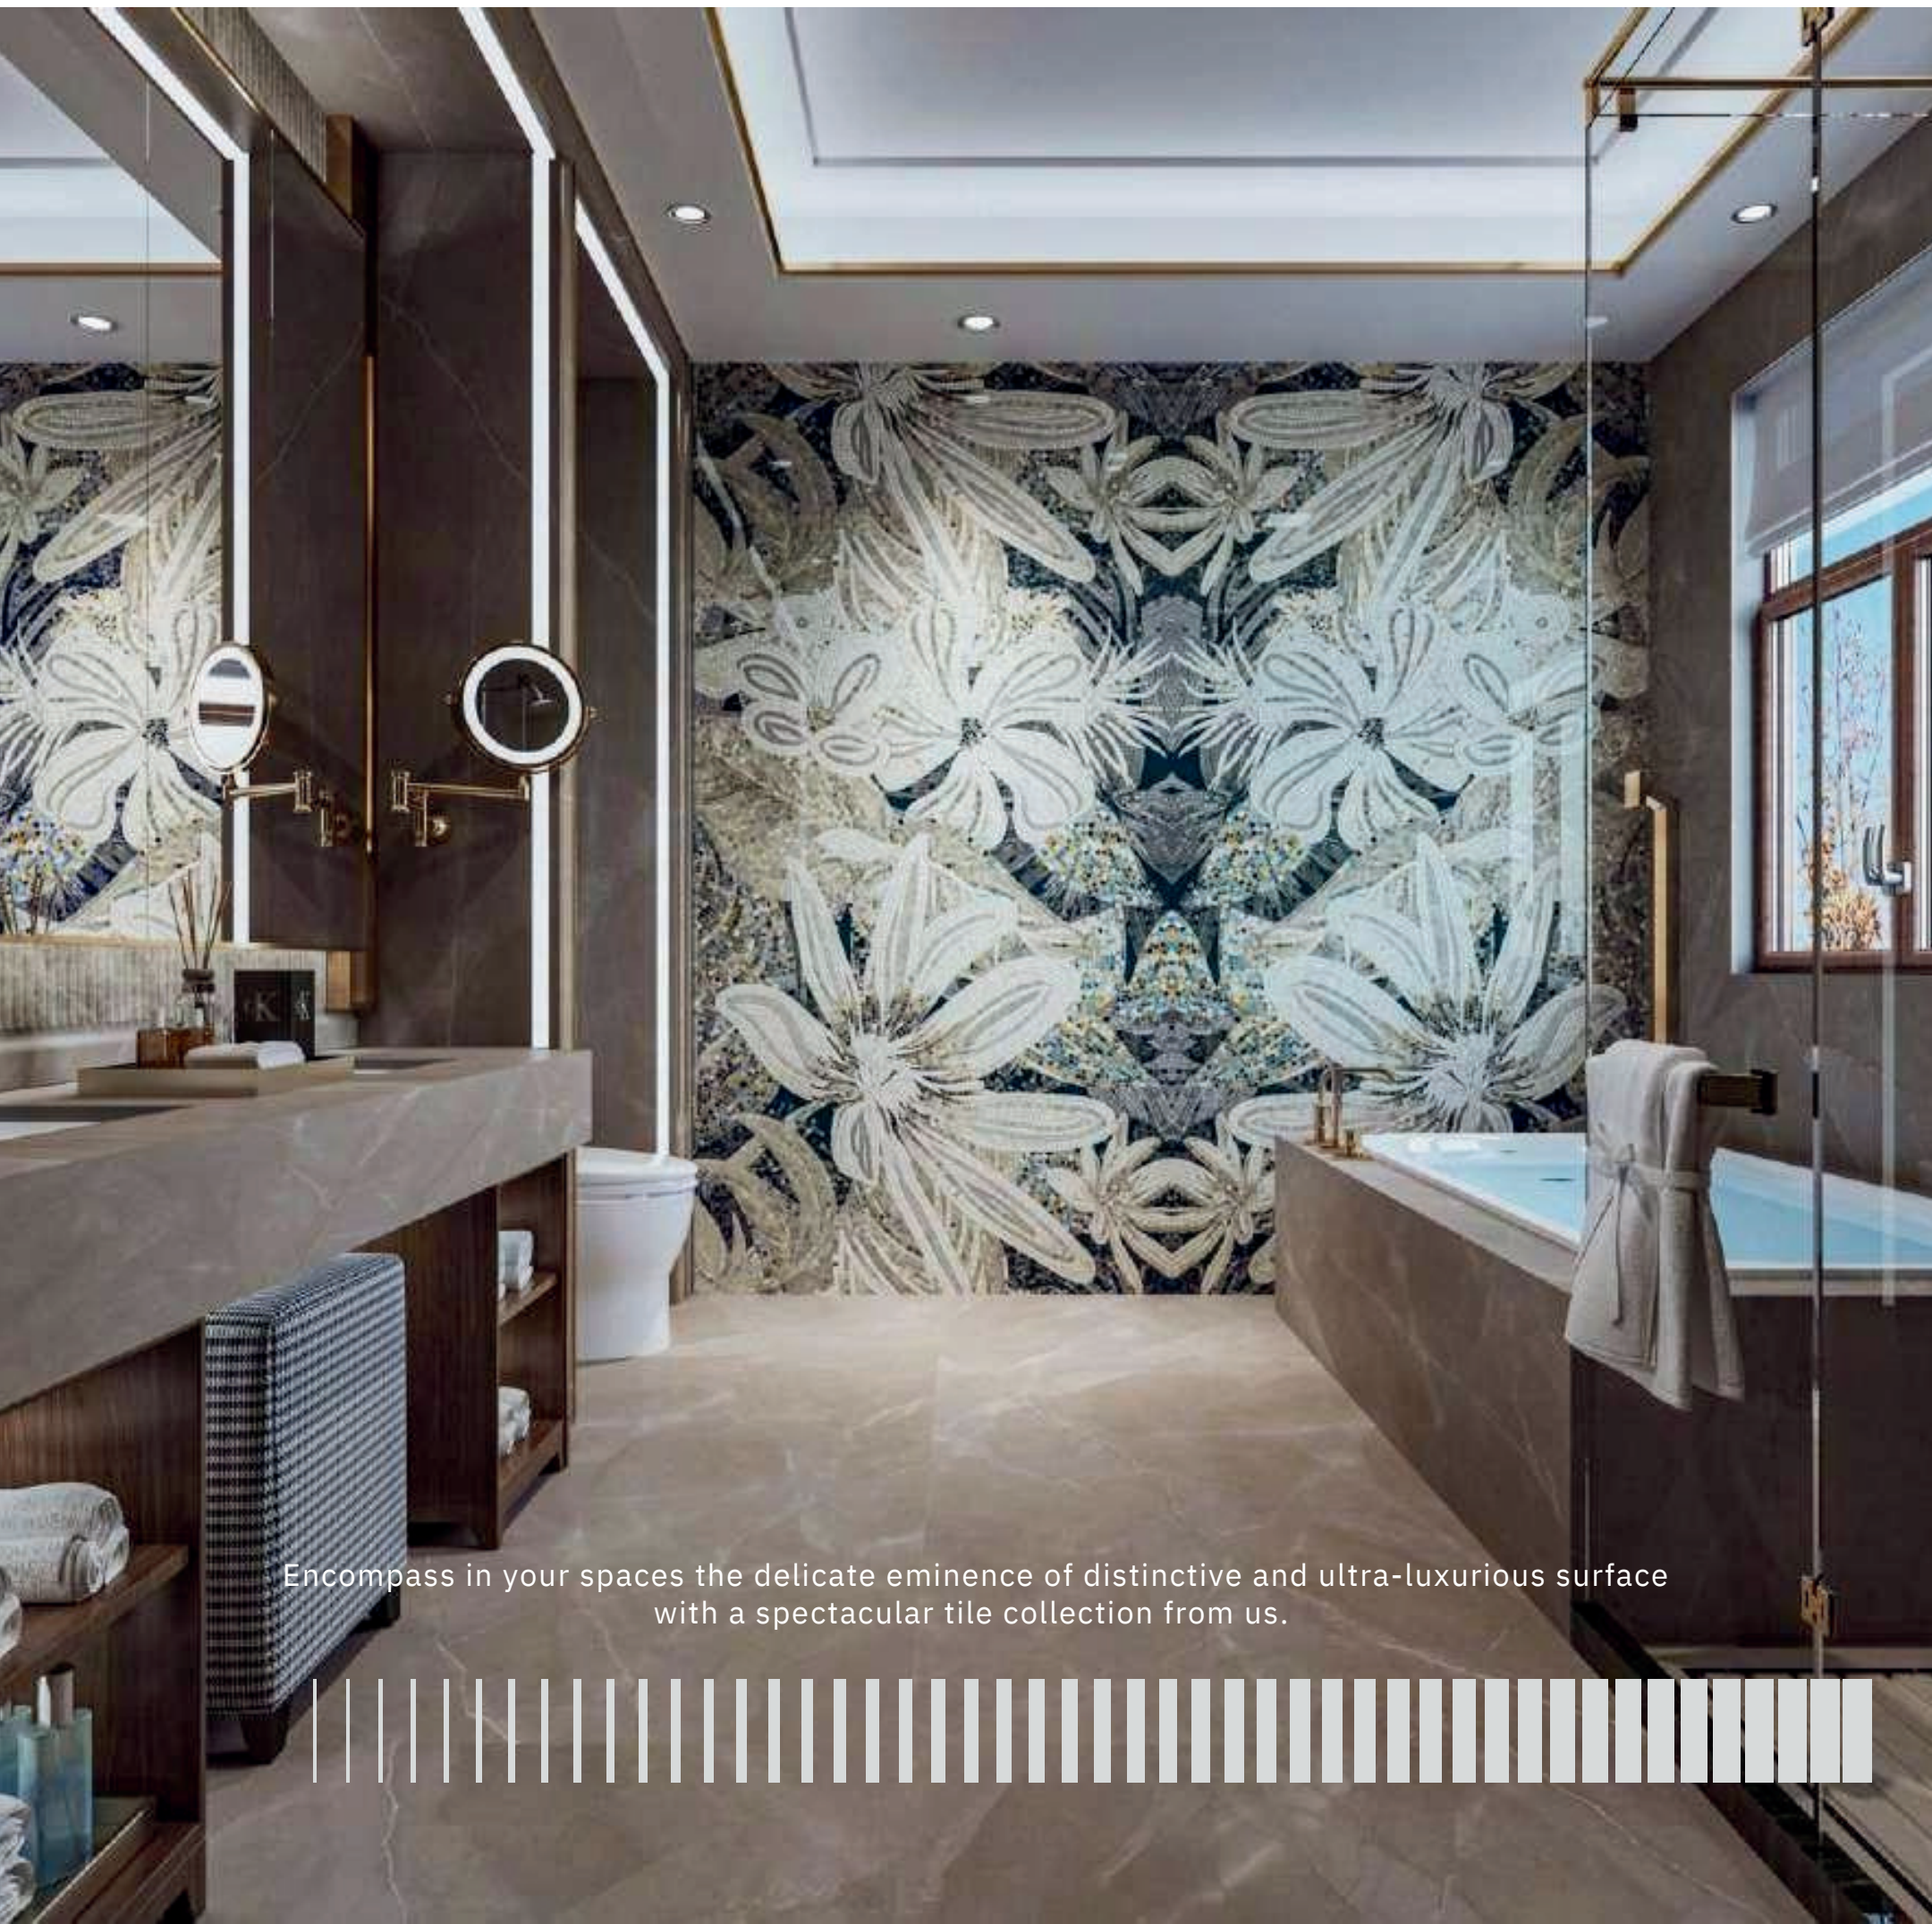

VIMAL MARBLE HOUSE

Dolce Grey

1200x 2400mm Finish : Lustrous
 Thickness : 9mm

Flora Mosaic

1200x 2400mm Finish : Lustrous
 Thickness : 9mm

Encompass in your spaces the delicate eminence of distinctive and ultra-luxurious surface with a spectacular tile collection from us.