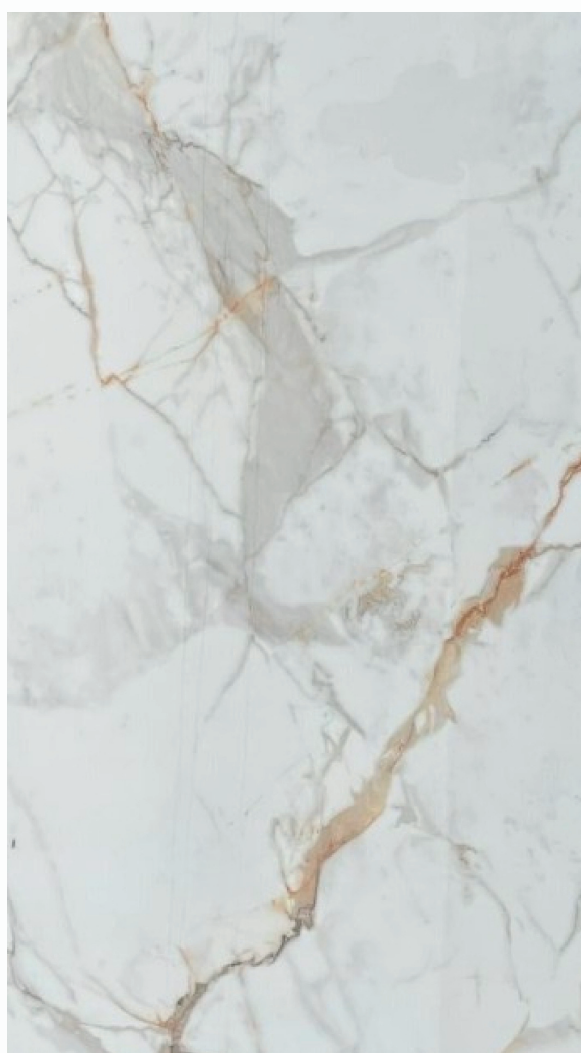

Golden Posa

1200x	Finish : Lustrous
2400mm	Thickness : 9mm
1600x	Finish : Crystalline
3200mm	Thickness : 12mm