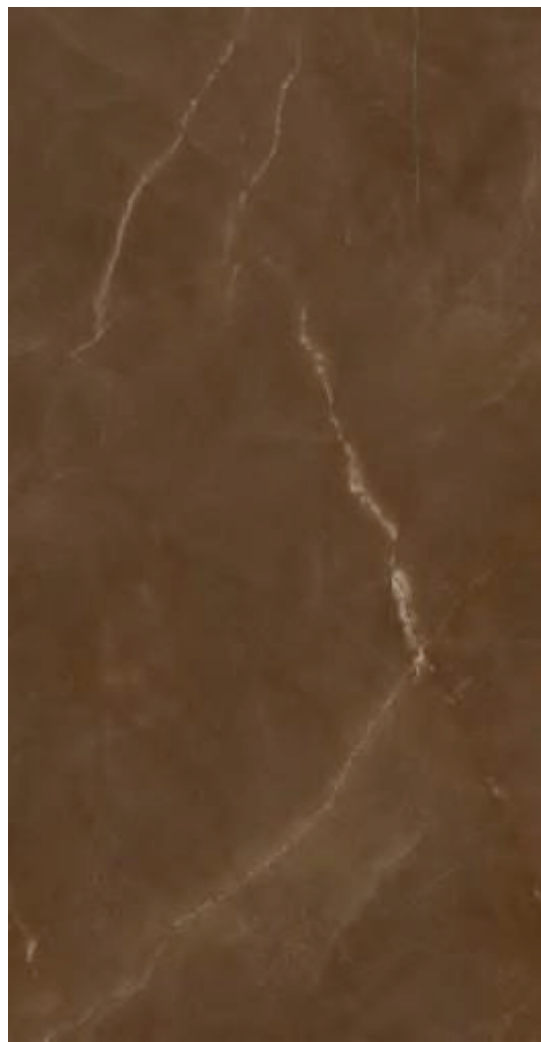

Claros Beige

1200x	Finish : Lustrous
2400mm	Thickness : 9mm

Silver River

1200x	Finish : Lustrous
2400mm	Thickness : 9mm

Claros Mocha

1200x	Finish : Lustrous
2400mm	Thickness : 9mm

Bronze Armani

1600x	Finish : Crystalline Rustic Matt
3200mm	Thickness : 12mm