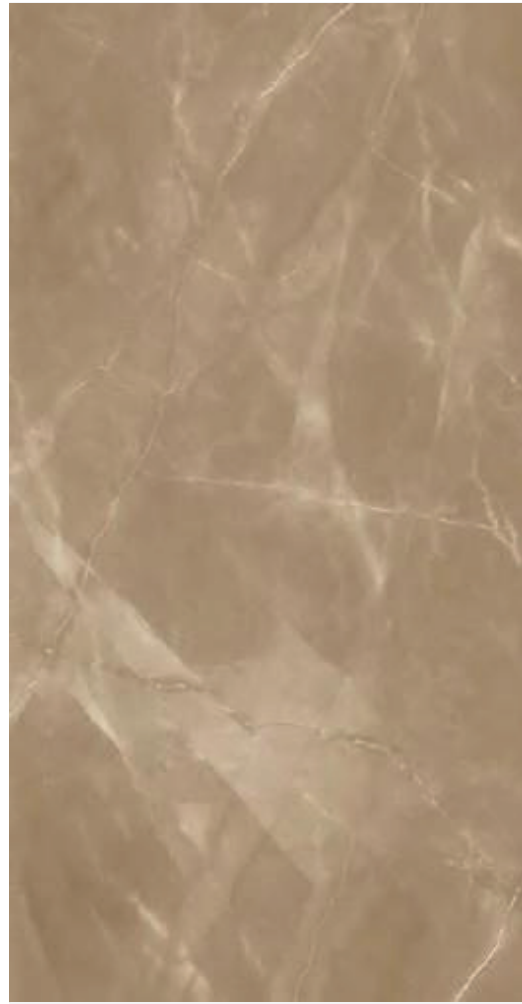

Armani Gold

1200x	Finish : Lustrous | Rustic Matt
1200mm	Thickness : 9mm
1200x	Finish : Lustrous
2400mm	Thickness : 9mm
1600x	Finish : Lustrous | Rustic Matt
1600mm	Thickness : 9mm